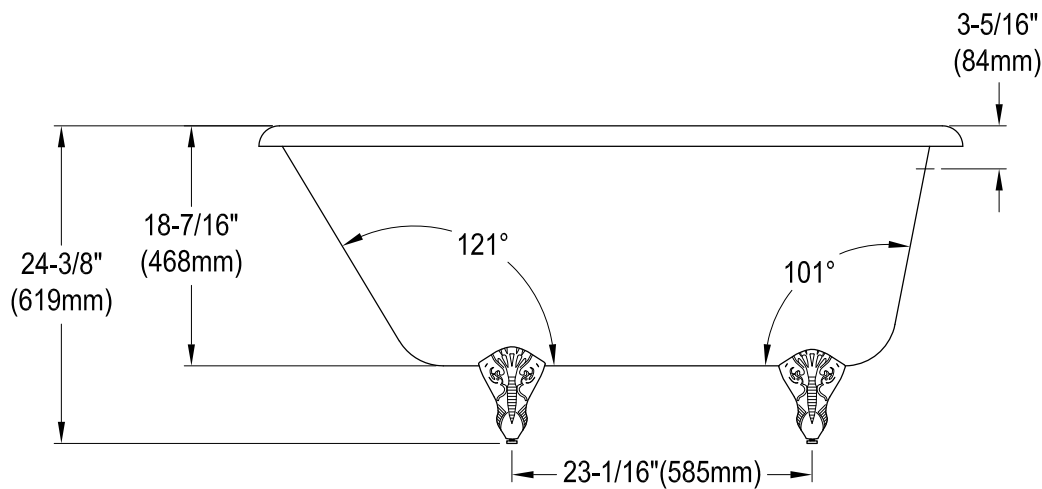

VCTND543019W1,5,6,7,8,H

54" Cast Iron Tub

Drain Hole Size

Scale (3:1)

Section A-A