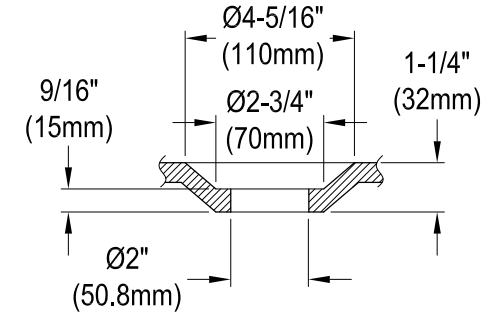

VCTND543019W1,5,6,7,8,H

54" Cast Iron Tub

Drain Hole Size

Scale (3:1)

Section A-A