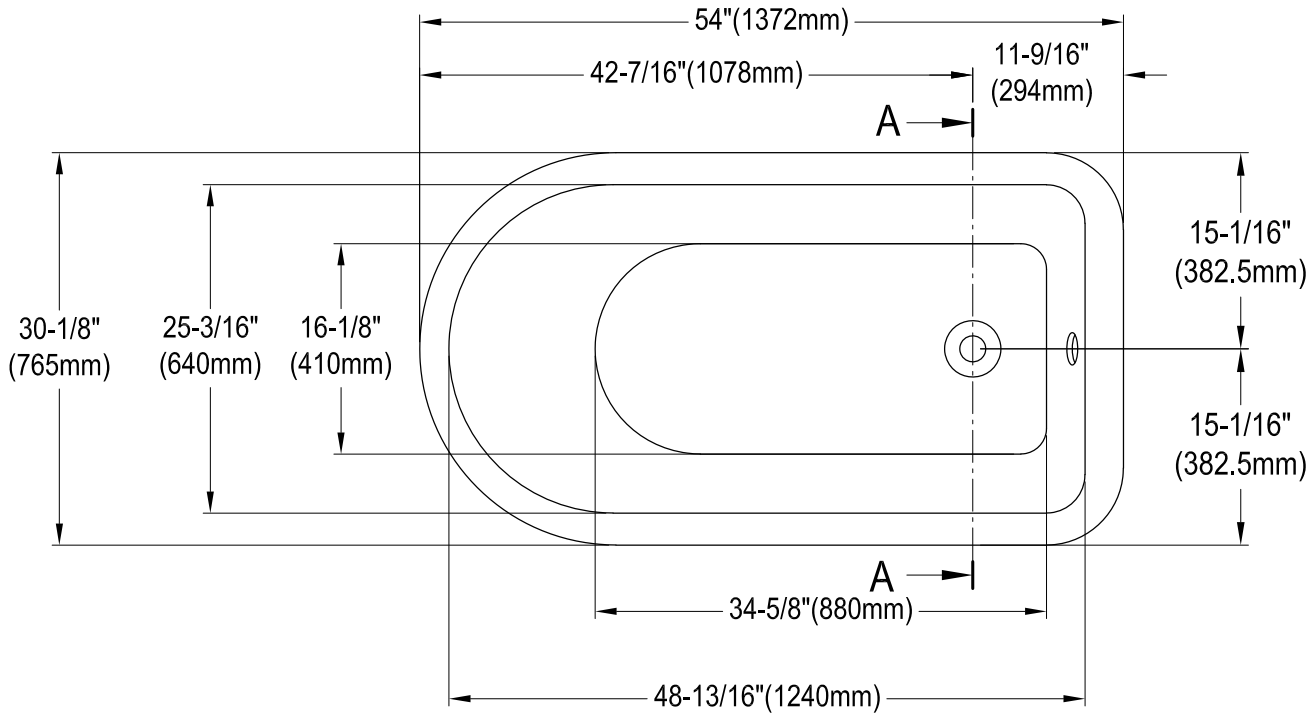

VCTND543019W1,5,6,7,8,H

54" Cast Iron Tub

Drain Hole Size

Scale (3:1)

Section A-A