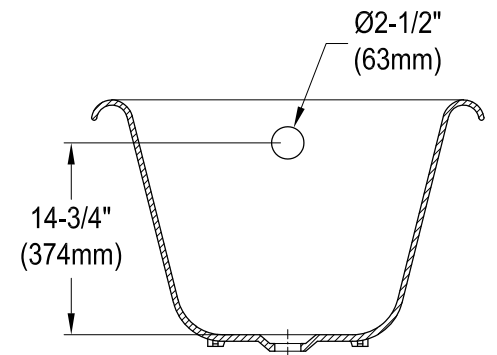

VCTND543019W1,5,6,7,8,H

54" Cast Iron Tub

Drain Hole Size

Scale (3:1)

Section A-A